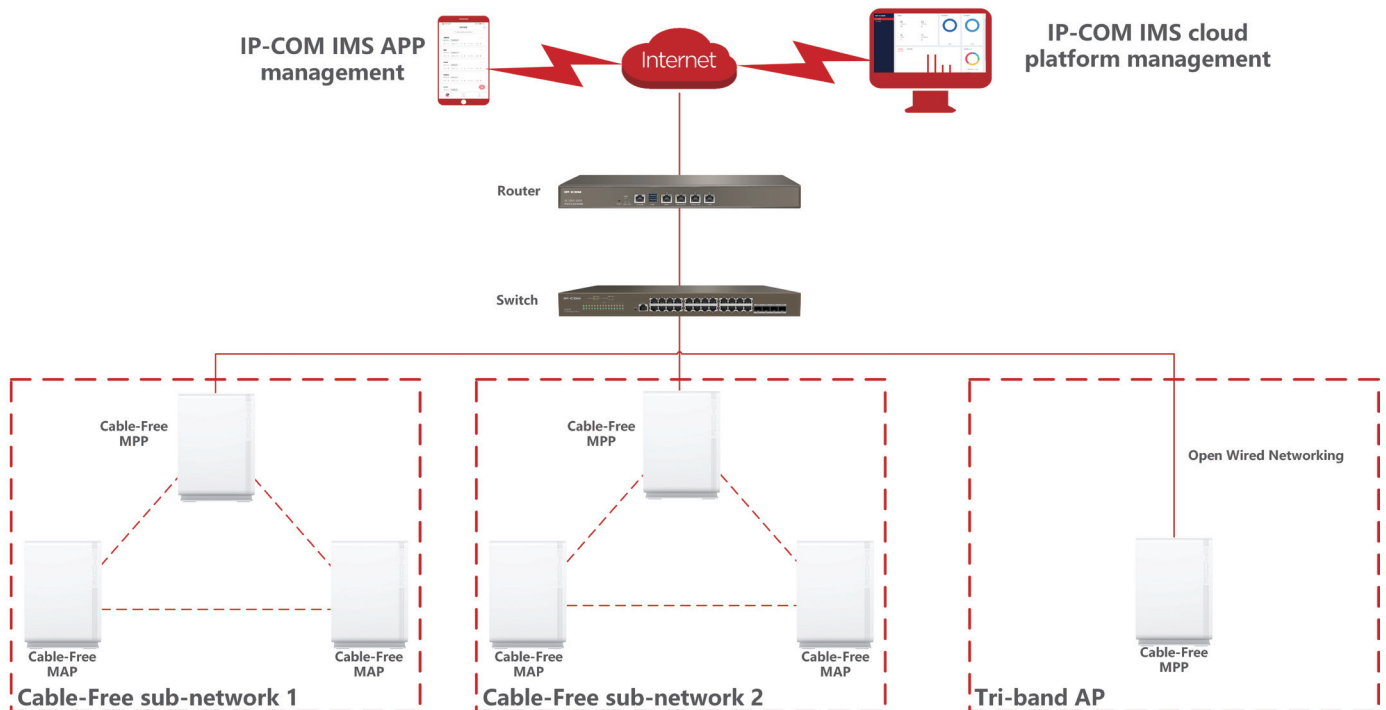

Cable-Free AP Mode