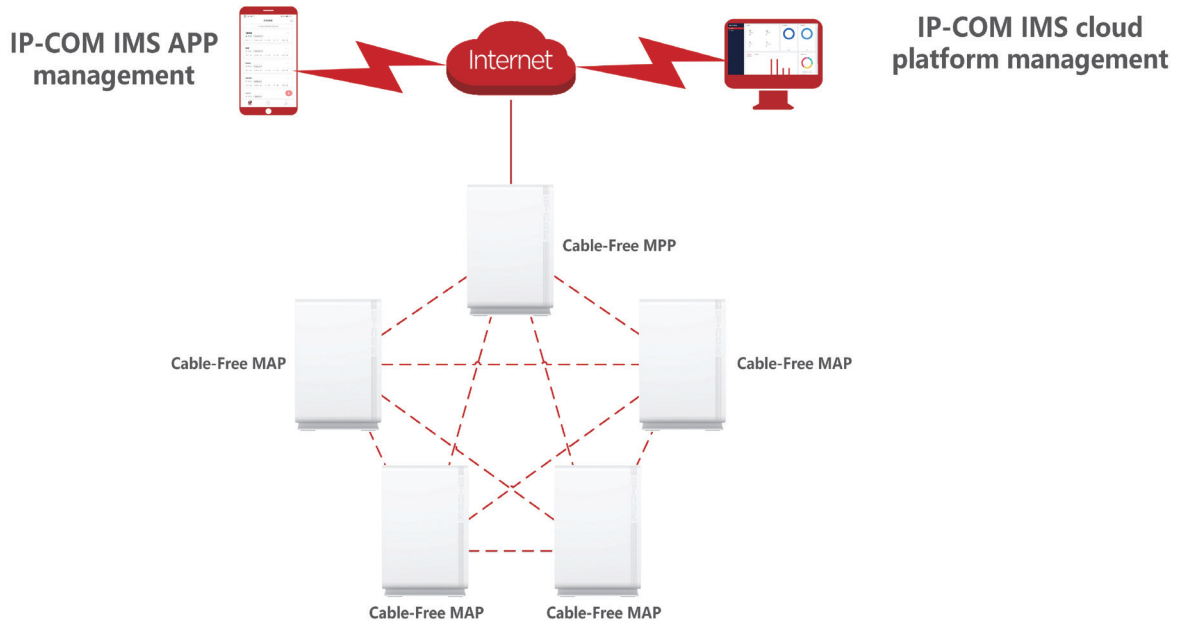

Application Scenarios

Cable-Free Router Mode