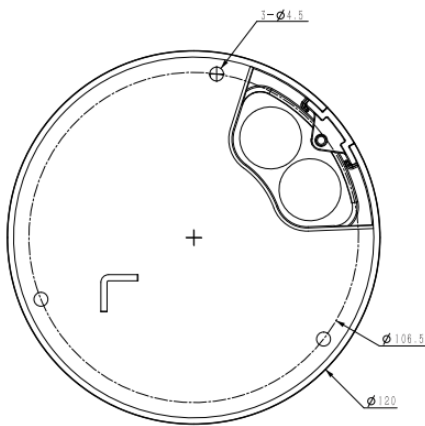

Tiandy

TC-C35KS Spec:I3/E/Y/S/2.8mm/V5.0

5MP Fixed Starlight IR Dome Camera

Lite Series

KEY FEATURES

- Metal+Plastic Housing
- Up to 2880x1620@30fps
- S+265/H.265/H.264B/H.264M/H.264H
- Min. illumination Color: 0.002Lux@F1.6
- Support Human/Vehicle Classification
- Smart IR, IR Range: 30m
- Plugin Free
- Operating Conditions -40°C~65°C, 0~95% RH
- POE, IP66

Tiandy Technologies Co.,Ltd.

Email: sales@tiandy.com
Website: en.tiandy.com

Tel: +86-22-58596065
Fax: +86-22-58596048

Camera	
Image Sensor	1/2.8"CMOS
Min. Illumination	Color:0.002Lux@(F1.6,AGC ON),B/W:0Lux with IR
Shutter Time	1s-1/100000s
Day&Night	IR-cut filter with auto switch (ICR)
WDR	120dB
S/N	>39dB
Angle Adjustment	0-330°;0-75°;0-350°
Lens	
Lens Type	Fixed
Focal Length	2.8mm
Lens Mount	M12
Aperture Range	F1.6,Fixed
Field of View	109°(H);59°(V);125.4°(D)
DORI Distance	Detect:56m Observe:22m Recognize:11m Identify:5.6m
Illuminator	
IR LEDs	8
IR Distance	30m
Wavelength	850nm
White LEDs	N/A
Whitelight Distance	N/A
Compression Standard	
Video Compression	S+265/H.265/H.264B/H.264M/H.264H
Video Bit Rate	32k-6M
Audio Compression	G.711A/G.711U/ADPCM_D
Audio Sampling Rate	8kHz/32kHz/48kHz
Image	
Max. Resolution	2880x1620@30fps
Main Stream	PAL:25fps(2880x1620, 2688x1520, 2560x1440, 2304x1296, 1920x1080, 1280x720) NTSC:30fps(2880x1620, 2688x1520, 2560x1440, 2304x1296, 1920x1080, 1280x720)
Sub Stream	PAL:25fps(704x576,704x288,640x360,352x288) NTSC:30fps(704x480,704x240,640x360,352x240)
Third Stream	N/A
BLC	Yes
HLC	Yes
AGC	Yes
3D DNR	Yes
White Balance	Auto/Semi-auto/Manual/Sunny/Natural light/Warm light/ Sodium lamp/Incandescent lamp/Locked white balance
ROI	8 regions
Corridor mode	N/A
EIS	N/A
OSD	1 region;16*16/32*32/48*48/64*64
Picture Overlay	N/A
Privacy Mask	4 regions
Defog	Yes

Tiandy

DIMENSIONS (Unit: mm)

ACCESSORIES

A25

A29

A35

A36

Tiandy Technologies Co.,Ltd.