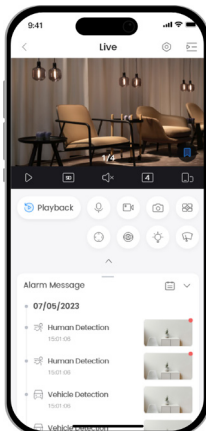

3MP

Clear images with sharp details

Smart Dual Light

Captures color details for post-event review

AI Human Detection

Focuses on what matters and reduces false alarms

AI Vehicle Detection

Focuses on what matters and reduces false alarms

DMSS APP

Easy to use

H.265

Advanced H.265 compression technology

Supports Micro SD Card

Low-cost storage

Upgrade Your Experience with DMSS

Intuitive AIoT app for individual security

Remote Management

Live view and recording history

Easy sharing

Safer device sharing with family and friends

Notifications and Alerts

Accurate and timely

High Security

Stay secure with all data encrypted